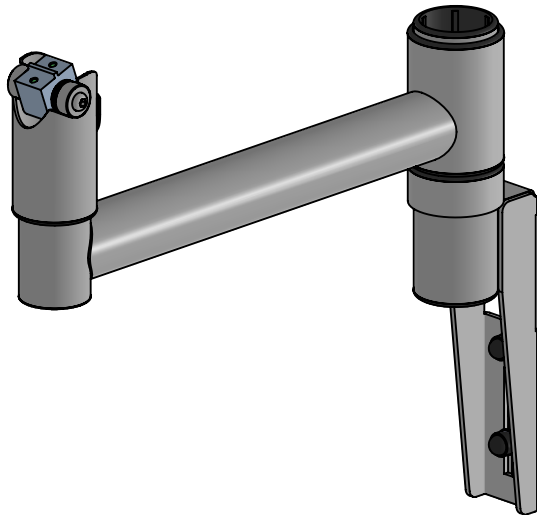

SPVWD102-nn

Rack mount with 300mm swing arm & DuraTilt™

Version: 1.0

POS	PARTS LIST	QTY.	DESCRIPTION	BOX
1	SP2-C100548	1	SP2 Rack Mount	
2	SP2-C200054_S3	1	Swingarm SP2, 300mm w/78mm Endpole and Rot slot	
3	SP1-7501_S4	1	SP1 DuraTilt™	
4	SP2-21210_S3	1	Lock Ring, SP2	
	B003	1	Packaging - box size 30x40x12cm	
	MK15-0026	1	Spacepole® Essentials product label	

ADDITIONAL INFO:

QTY. of configs in master box: 1

Item Weight: 1.76 kg

Pallet Capacity: 96 items (B003)

Colour: nn

01 = Light Grey

02 = Black

03 = Silver

04 = Pearl

05 = Iron Grey

32 = White