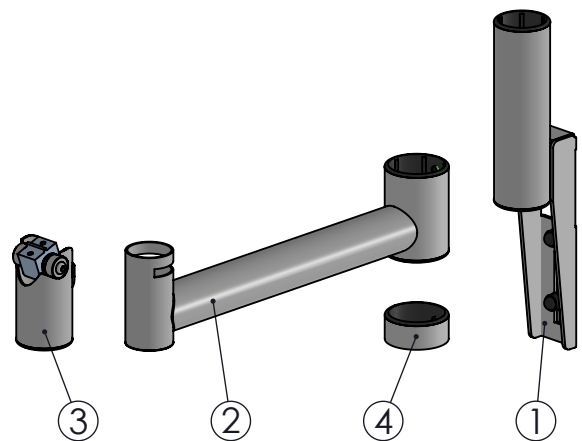

SPVWD102-nn

Rack mount with 300mm swing arm & DuraTilt™

Version: 1.0

POS	PARTS LIST	QTY.	DESCRIPTION	BOX
1	SP2-C100548	1	SP2 Rack Mount	
2	SP2-C200054_S3	1	Swingarm SP2, 300mm w/78mm Endpole and Rot slot	
3	SP1-7501_S4	1	SP1 DuraTilt™	
4	SP2-21210_S3	1	Lock Ring, SP2	
	B003	1	Packaging - box size 30x40x12cm	
	MK15-0026	1	Spacepole® Essentials product label	

ADDITIONAL INFO:

QTY. of configs in master box: 1

Item Weight: 1.76 kg

Pallet Capacity: 96 items (B003)

Colour: nn

01 = Light Grey

02 = Black

03 = Silver

04 = Pearl

05 = Iron Grey

32 = White